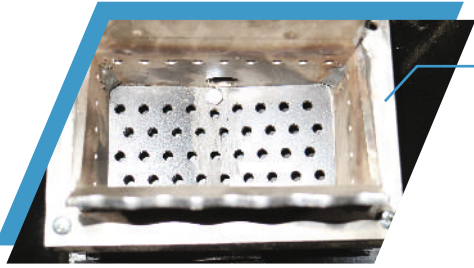

AKTES PELET KAZANLARI SICACIK, KONFORLU VE EKONOMİK YAŞAM ALANLARI SUNAR

AKTES PELLET BOILERS PROVIDE YOU A WARM, COMFORTABLE AND ENVIRONMENT FRIENDLY EXPERIENCE

Kömürlü kazanların sıkıntılı yanma sorununu Aktes pelet kazanı çözüyor. Evinizin alternatif ısınma yöntemi çevreci,pelet yakıtı ile artık Aktes güvencesi altında

3 farklı kapasite seçeneği ile ister hava üfleme, ister su ısıtmalı yöntemi ile ihtiyacımız olan ısıyı elde edeceksiniz. Aktes Pelet kazanları kibarlığı ile az yer kaplarken, şık tasarımı ile gözleri hep üzerinde bulundurur. Üzerindeki kontrol paneli ile pratik bir şekilde ısıyı ayarlayabilirsiniz.Otomatik ateşleme ve pelet yükleme sistemi size ayrı bir konfor sunacaktır.

Aktes pellet boilers resolves the combustion issue of coal-fueled boilers. The Aktes Pellet Boiler is environment friendly and is a good alternative heating equipment for everyone's homes

The Aktes Pellet Boilers have three (3) different capacity options. Every homes' heating needs can be maintained by the air blown pellet boiler or the water heated boilers. You also have total control on how high or low the temperature level. The Aktes Pellet Boilers are also designed not just to look good in the eyes, but also to take less floor space. The automatic ignition and pellet loading system will give you a unique and comfortable indoor experience.

Özellikler / Features

Kazan kapağını açmaya gerek kalmadan yanma haznesini temizleme sistemi mevcuttur
Possible to clean its combustion bunker without opening the lid cover
PASLANMAZ ÇELİK YANMA HAZNESİ
STAINLESS STEEL COMBUSTION BUNKER

YÜKSEK VERİMLİ YANMA
HIGH EFFICIENT COMBUSTION