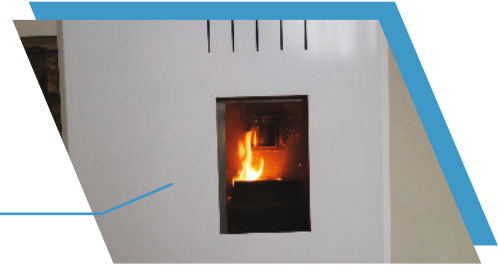

Kazan duman borularını zahmetsiz kolayca temizleme imkanı sağlar.
Provides easy cleaning for boiler smoke pipes
ZAHMETSİZ KOLAY TEMİZLİK
EASY CLEANING WITH NO HASSLE

Geniş yakıt haznesi ile uzun süre yanma olanağı sağlar.
Long time combustion with its large combustion bunker
GENİŞ YAKIT HAZNESİ
LARGE COMBUSTION BUNKER